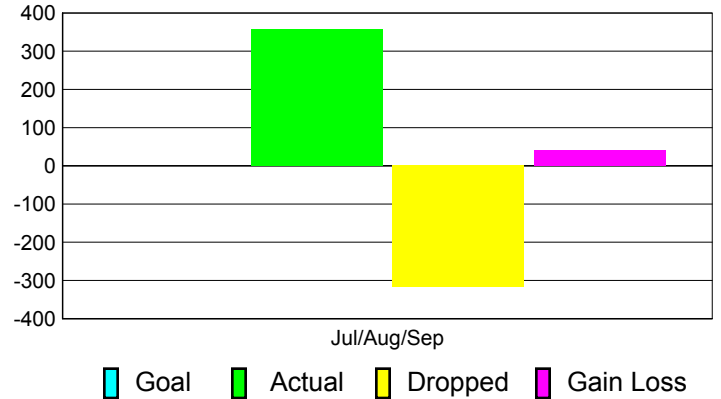

### YTD Status Quo Clubs 2011-2012

Status Quo Clubs Compared to Status Quo Members

## MEMBERSHIP

**Membership Results**  
2011-2012

**Membership**  
2010-2011

Month	Net Memb Goal	Actual New Memb	Actual Dropped Memb	Gain/Loss of Memb	Gain/Loss of Memb
Jul/Aug/Sep		357	-317	40	32
<b>Totals</b>		<b>357</b>	<b>-317</b>	<b>40</b>	<b>32</b>

### Membership Results 2011-2012

Goal, New, Dropped, Gain/Loss

### Comparison of Membership Gain/Loss

Current Year Compared to the Previous Year