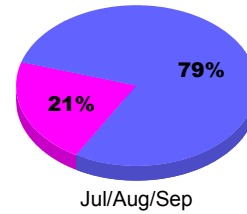

Gender Comparison 2011-2012